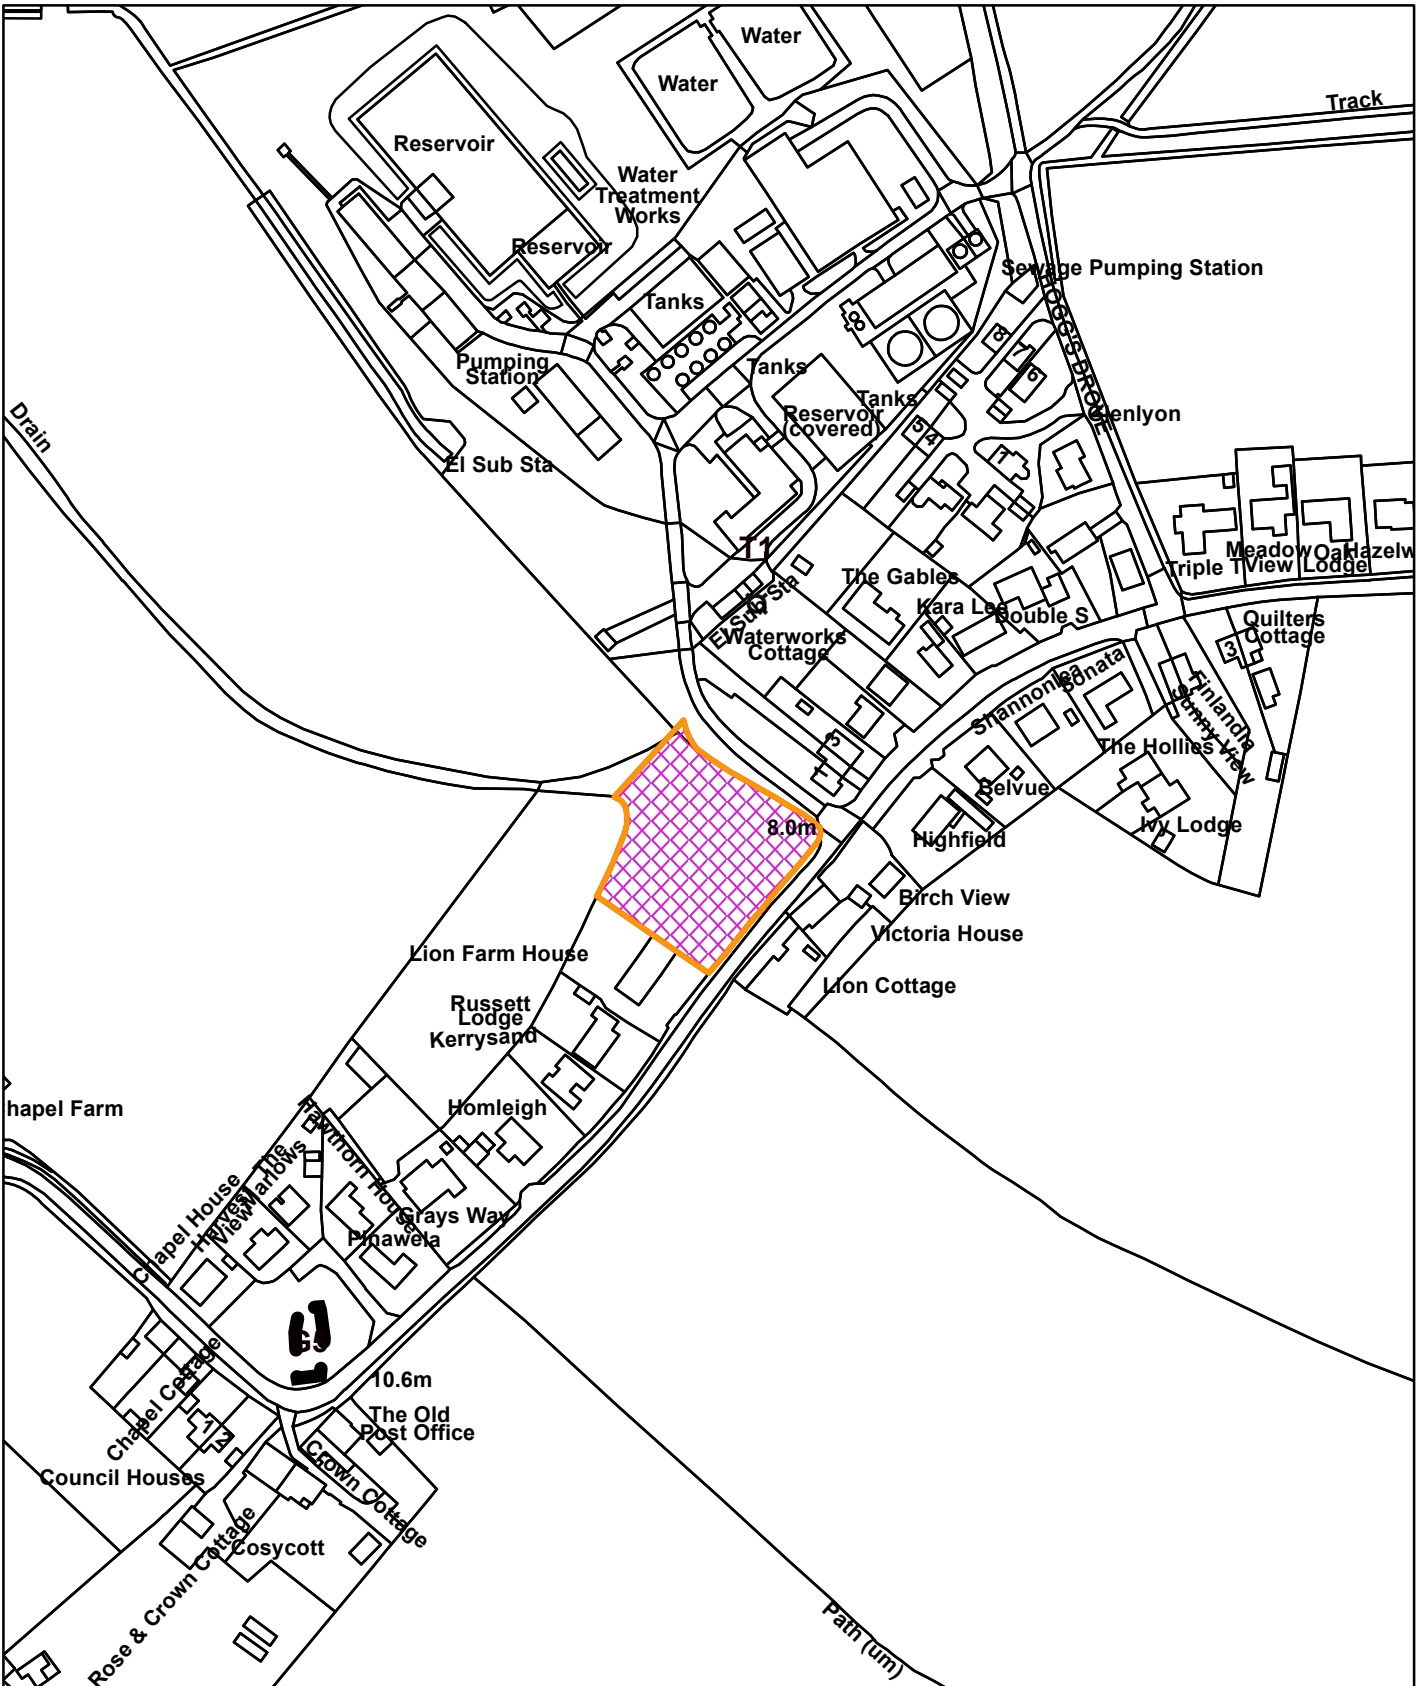

21/01787/F

Land NE of Lion Farm House The Street Marham Norfolk PE33 9JN

© Crown copyright and database rights 2022
Ordnance Survey 100024314

19/12/2022